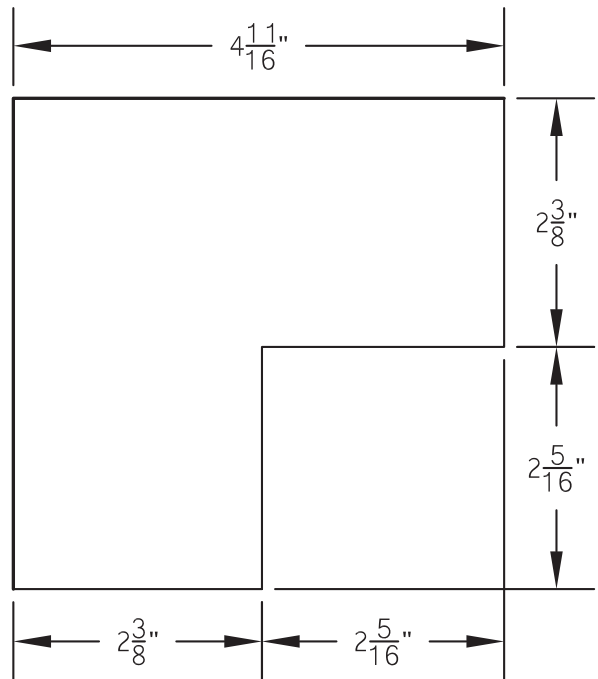

QTSIC WATERPROOFING MEMBRANE INSIDE CORNER TECHNICAL SPECIFICATION

Job Name _____	Item # _____
Location _____	
Engineer _____	Contractor _____
PO # _____	Tag _____
Representative _____	

DESCRIPTION

- Made of QuickLiner TS waterproofing membrane material
- Preformed to fit 90 degree inside corners
- Covers and waterproofs any inside corner in the shower pan
- Easily installed using QDMUS Sealant

QuickLiner TS Inside Corner - Front View

QuickLiner TS Inside Corner- Top View