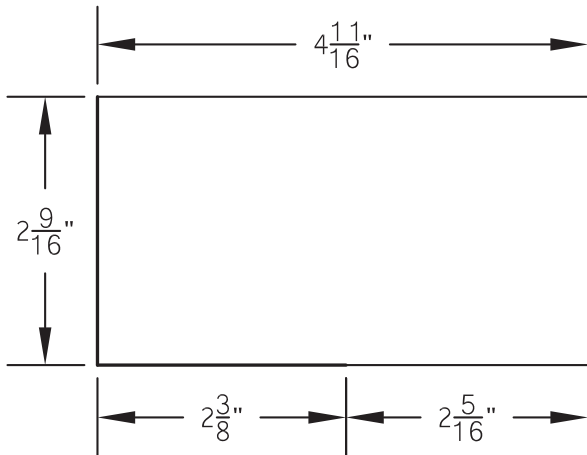

QTSIC WATERPROOFING MEMBRANE INSIDE CORNER TECHNICAL SPECIFICATION

Job Name _____	Item # _____
Location _____	
Engineer _____	Contractor _____
PO # _____	Tag _____
Representative _____	

DESCRIPTION

- Made of QuickLiner TS waterproofing membrane material
- Preformed to fit 90 degree inside corners
- Covers and waterproofs any inside corner in the shower pan
- Easily installed using QDMUS Sealant

QuickLiner TS Inside Corner - Front View

QuickLiner TS Inside Corner- Top View